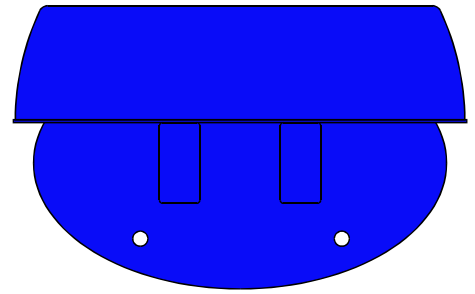

SR700 Series Help Point Pedestal

Layout drawing.

Colour : RAL5002 PG
Weight : 29 kgs
All dimensions in mm.

SR700 Series Help Point Pedestal

Installation drawing.