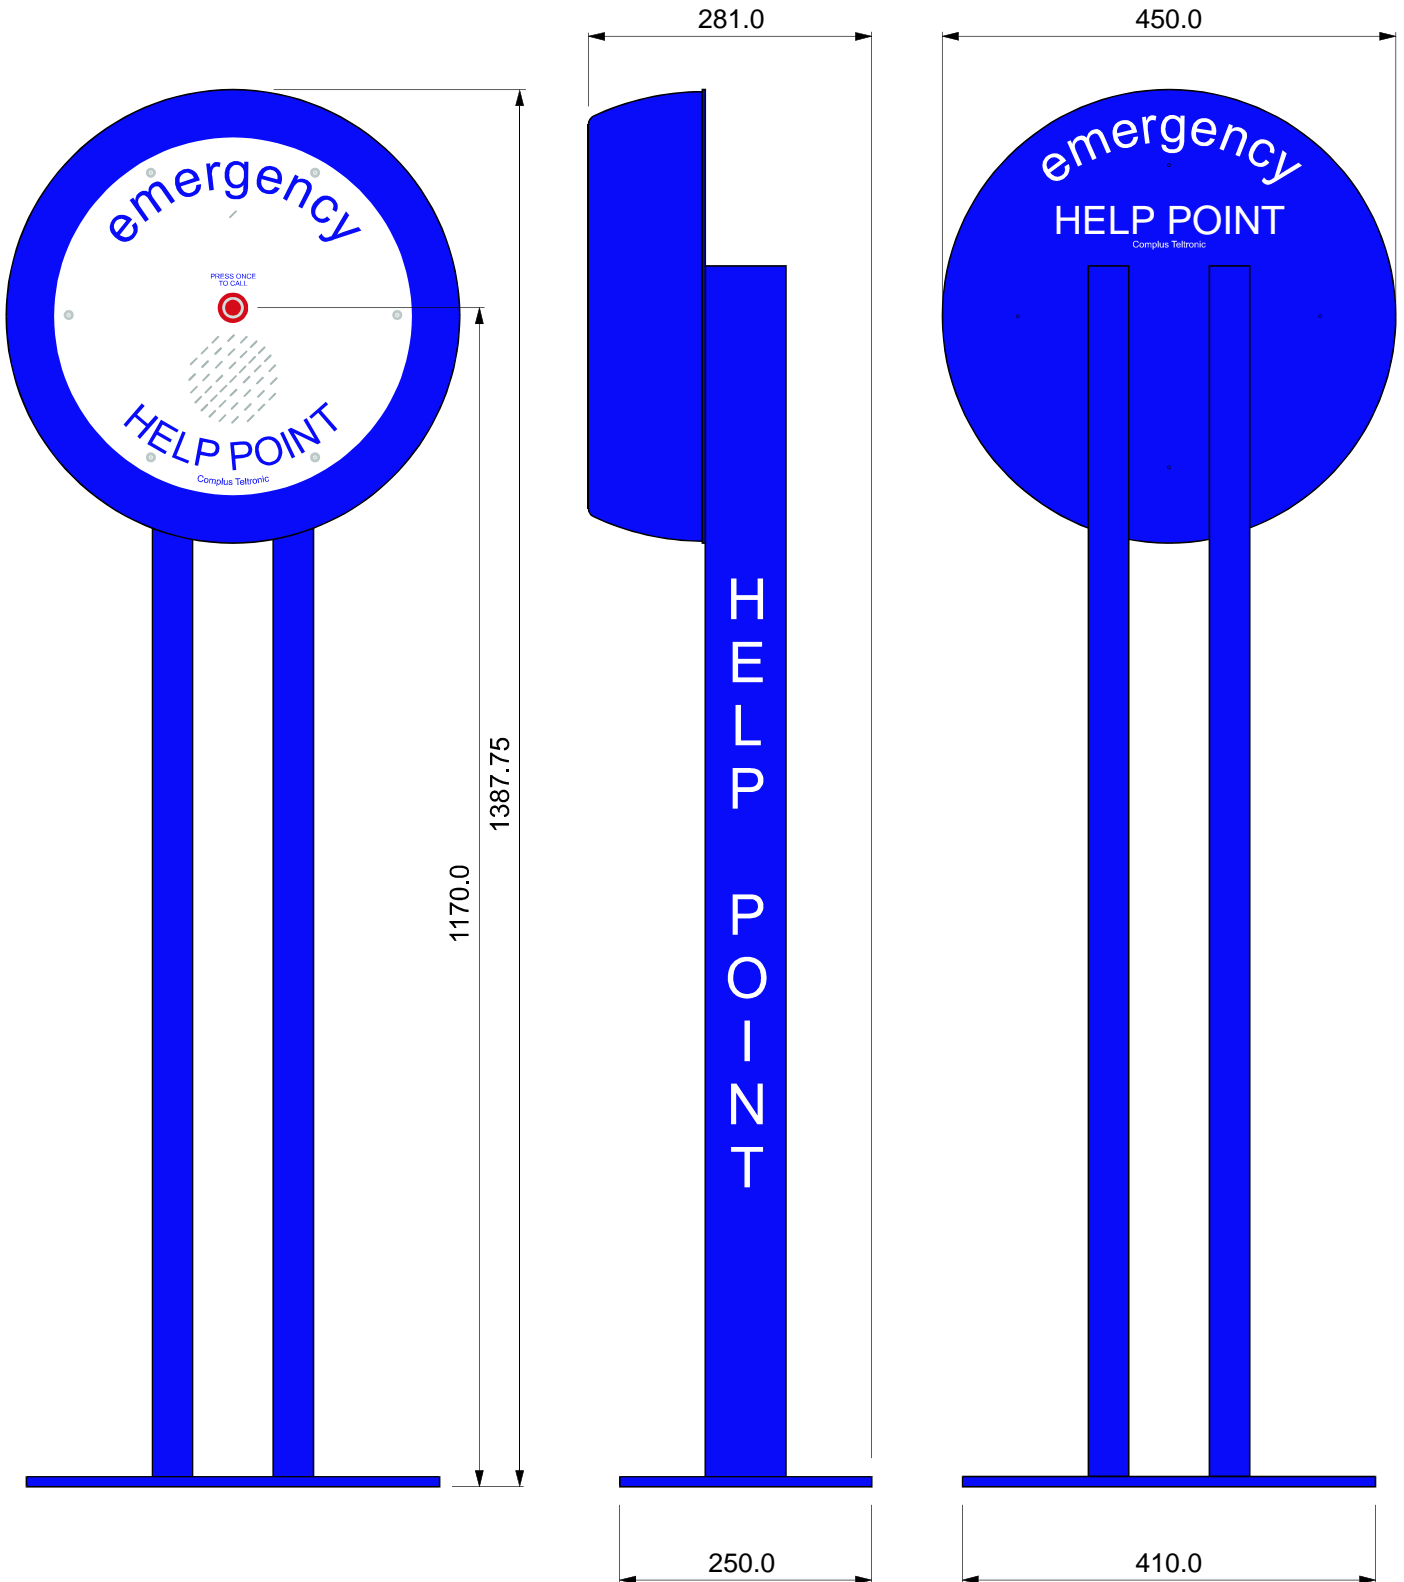

SR700 Series Help Point Pedestal

Layout drawing.

Colour : RAL5002 PG
Weight : 29 kgs
All dimensions in mm.

SR700 Series Help Point Pedestal

Installation drawing.