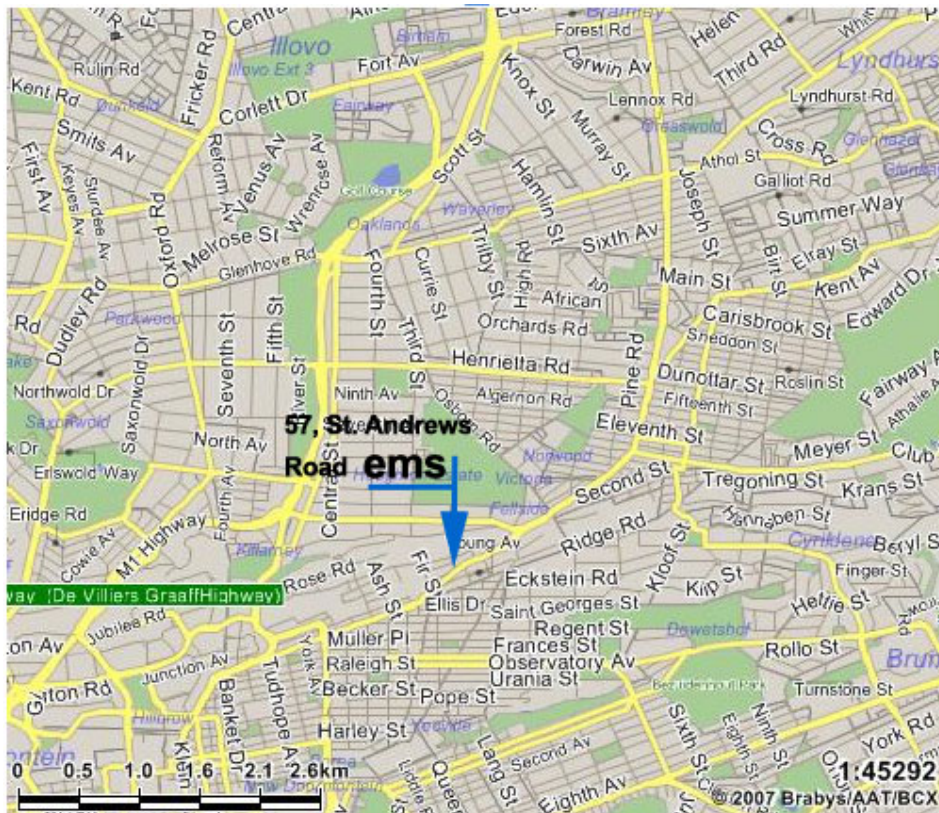

## HOW TO GET TO JOHANNESBURG OFFICE

First thanks for your interest in us!

We have a number of ways to assist

GPS Location 26°10'23.68" S

28° 04'04.41" E

Google Earth Evolving Management Solutions

Phone +27 011 274 6665

## **BEST ROUTE**

Off M1 South @ Houghton / Harrow off ramp

Now on Joe Slovo Drive  
Left into St. Patrick Road (Sort of filter left, before bridge)  
St. Davids school on right  
You will carry on straight and go over 5 speed humps  
Road curves to right and changes to Fir Street  
Only two more speed humps!!!!  
Left into St. Andrews Road  
We are number 57, St. Andrews Road

Off M1 North @ Houghton / Harrow off ramp

Right into West Street  
Robots right into Joe Slovo Drive  
Left into St. Patrick Road (Sort of filter left, before bridge)  
St. Davids school on right  
You will carry on straight and go over 5 speed humps  
Road curves to right and changes to Fir Street  
Only two more speed humps!!!!  
Left into St. Andrews Road