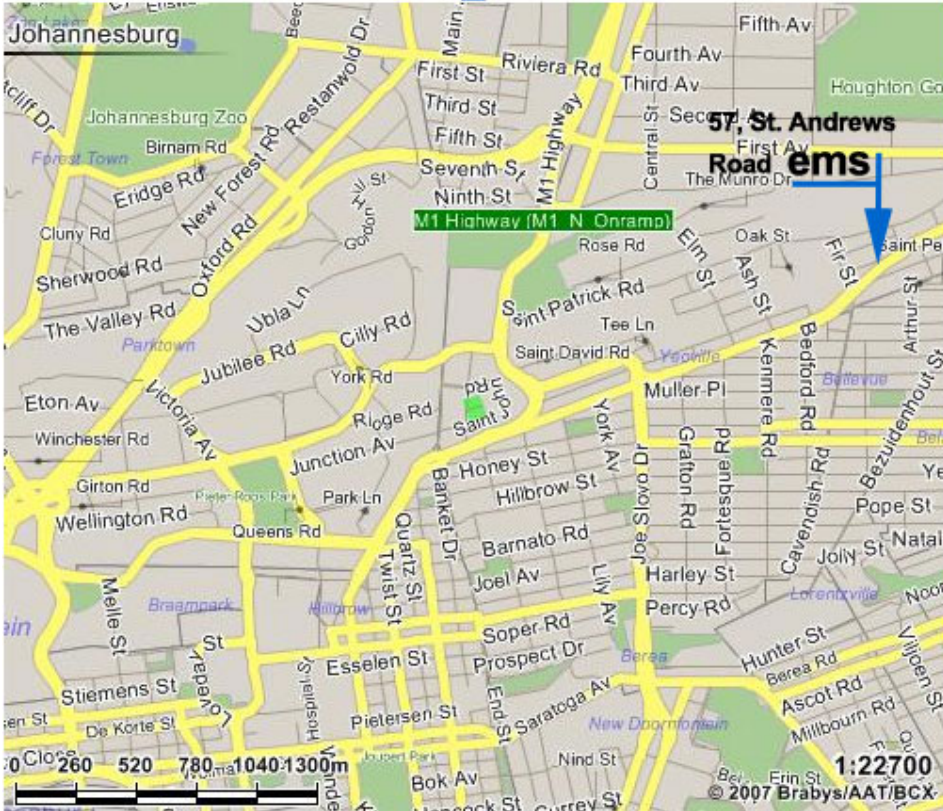

## HOW TO GET TO JOHANNESBURG OFFICE

First thanks for your interest in us!

We have a number of ways to assist

GPS Location 26°10'23.68" S

28° 04'04.41" E

Google Earth Evolving Management Solutions

Phone +27 011 274 6665

## **BEST ROUTE**

Off M1 South @ Houghton / Harrow off ramp

Now on Joe Slovo Drive  
Left into St. Patrick Road (Sort of filter left, before bridge)  
St. Davids school on right  
You will carry on straight and go over 5 speed humps  
Road curves to right and changes to Fir Street  
Only two more speed humps!!!!  
Left into St. Andrews Road  
We are number 57, St. Andrews Road

Off M1 North @ Houghton / Harrow off ramp

Right into West Street  
Robots right into Joe Slovo Drive  
Left into St. Patrick Road (Sort of filter left, before bridge)  
St. Davids school on right  
You will carry on straight and go over 5 speed humps  
Road curves to right and changes to Fir Street  
Only two more speed humps!!!!  
Left into St. Andrews Road

We are number 57, St. Andrews Road  
Houghton Estate

Enter through Gate  
Park  
Reception around the side

Look forward to seeing you

Thanks