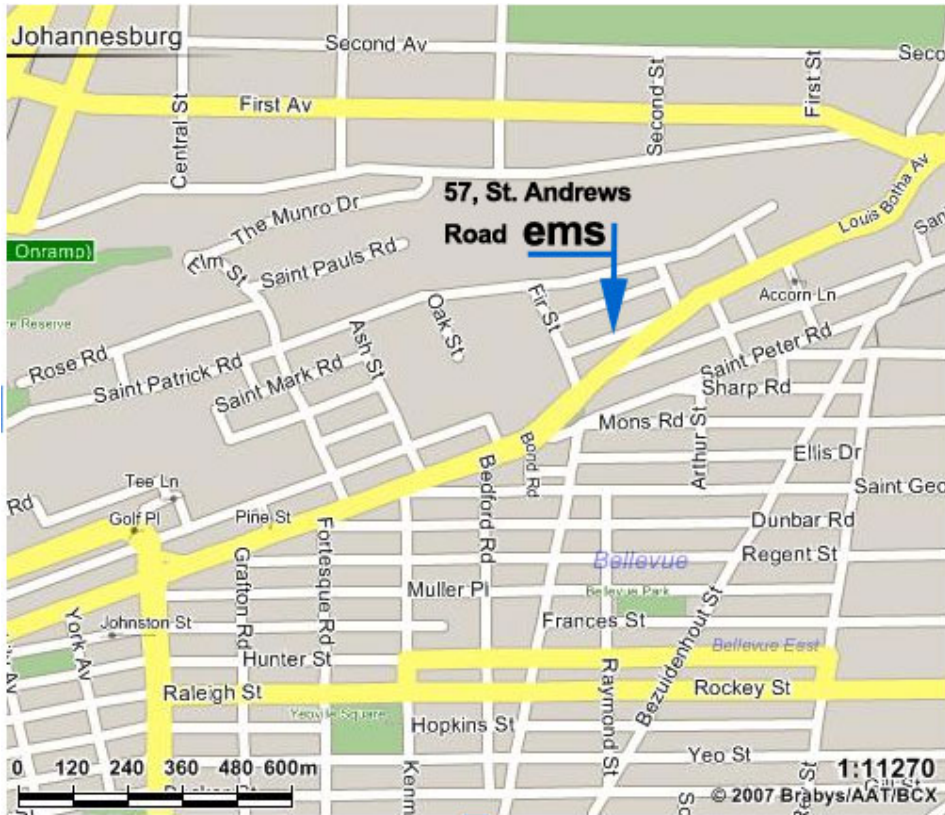

## HOW TO GET TO JOHANNESBURG OFFICE

First thanks for your interest in us!

We have a number of ways to assist

GPS Location 26°10'23.68" S

28° 04'04.41" E

Google Earth Evolving Management Solutions

Phone +27 011 274 6665

## **BEST ROUTE**

Off M1 South @ Houghton / Harrow off ramp

Now on Joe Slovo Drive  
Left into St. Patrick Road (Sort of filter left, before bridge)  
St. Davids school on right  
You will carry on straight and go over 5 speed humps  
Road curves to right and changes to Fir Street  
Only two more speed humps!!!!  
Left into St. Andrews Road  
We are number 57, St. Andrews Road

Off M1 North @ Houghton / Harrow off ramp

Right into West Street  
Robots right into Joe Slovo Drive  
Left into St. Patrick Road (Sort of filter left, before bridge)  
St. Davids school on right  
You will carry on straight and go over 5 speed humps  
Road curves to right and changes to Fir Street  
Only two more speed humps!!!!  
Left into St. Andrews Road

We are number 57, St. Andrews Road  
Houghton Estate

Enter through Gate  
Park  
Reception around the side

Look forward to seeing you

Thanks